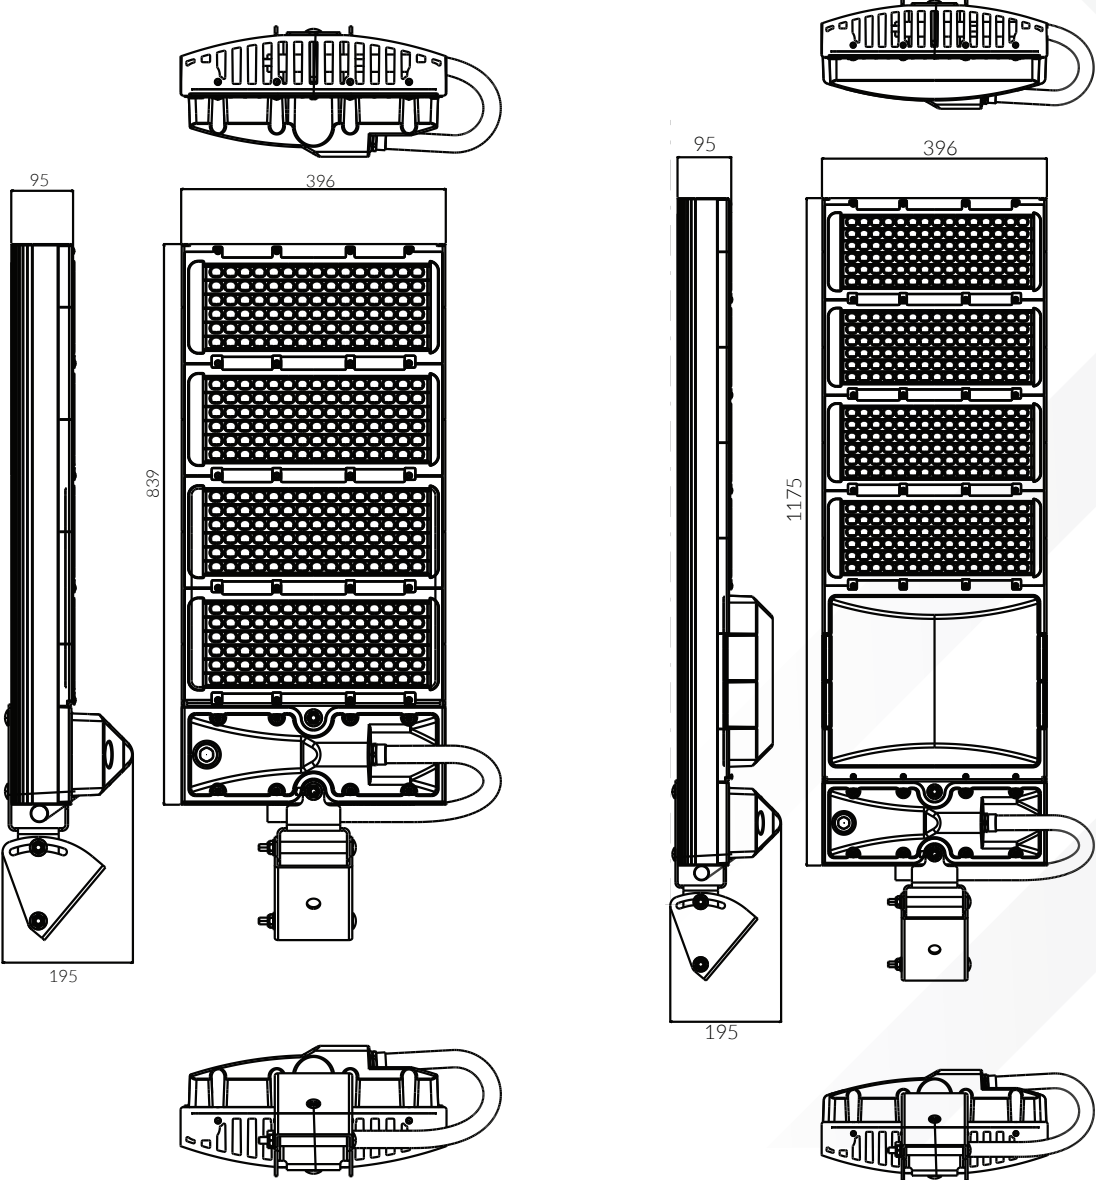

THE INVICTUS SERIES

1000W Optic 1

External & Internal Drivers