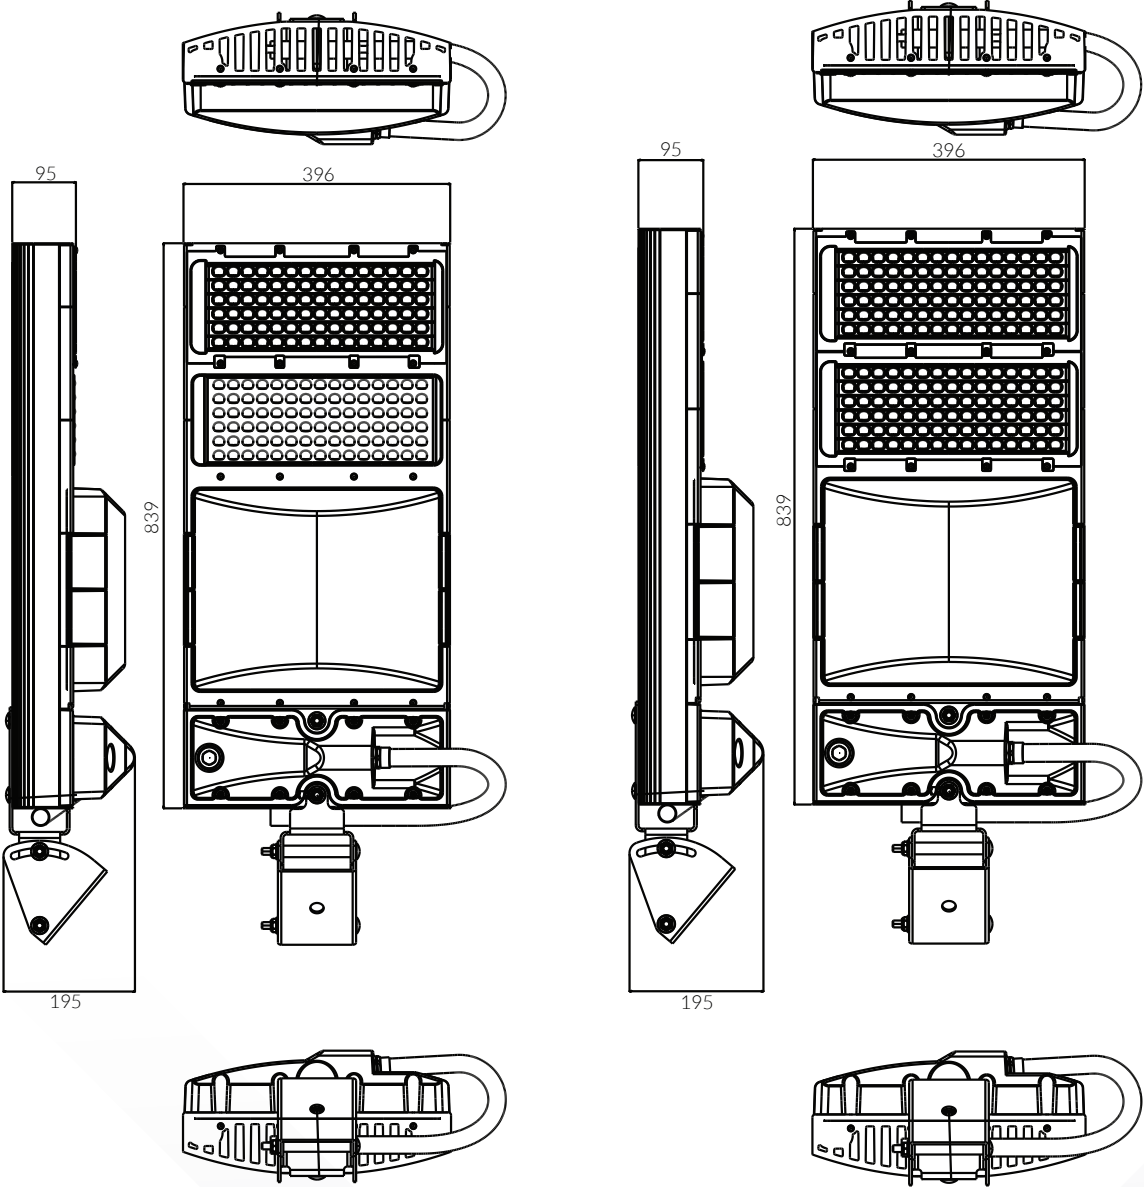

THE INVICTUS SERIES

250W & 500W Optic 1
Internal Drivers