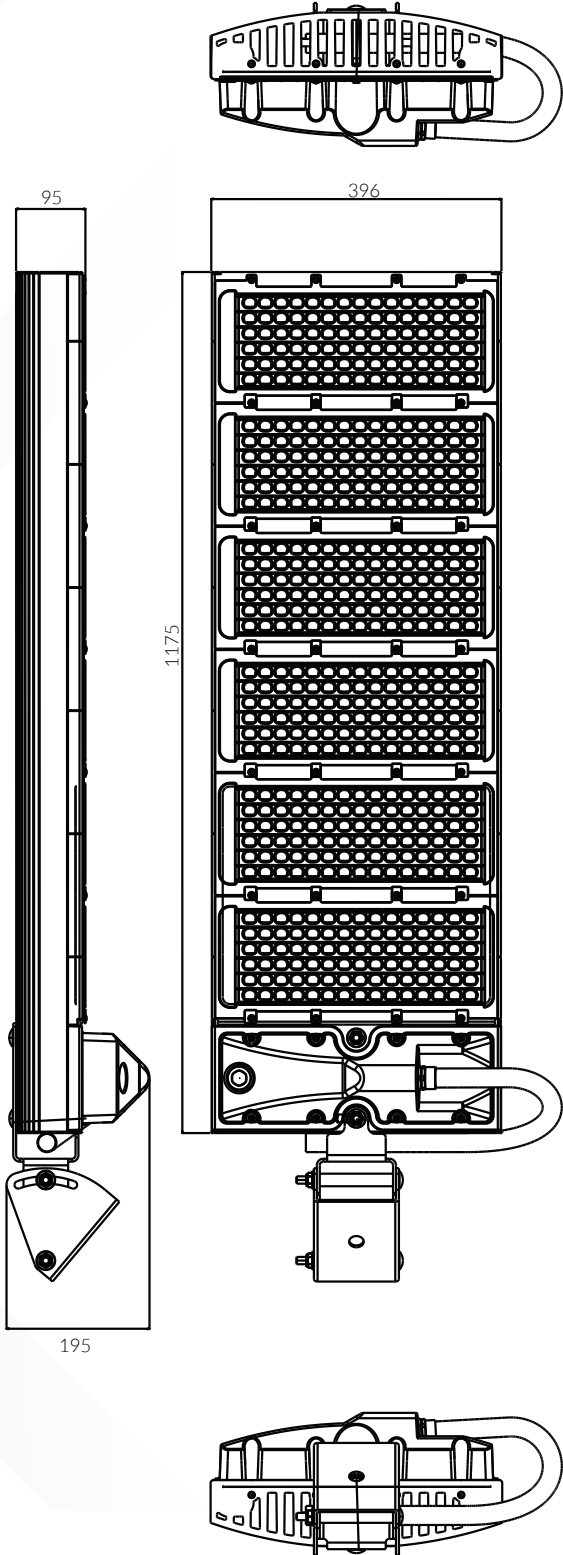

THE INVICTUS SERIES

1500W Optic 1
External Drivers

LEGACY 1500W REMOTE GEAR TRAY

220 - 480v - DALI

240V SINGLE PHASE OR 415V TWO PHASE

MODEL	INPUT VOLTAGE	CURRENT DRAW	DIMMING	DIMENSIONS	WEIGHT	WARRANTY
Legacy 1500W GT	200-480VAC	240V-7A/415V-4.5A	DALI	300x200x160mm	10.3kg	10 years