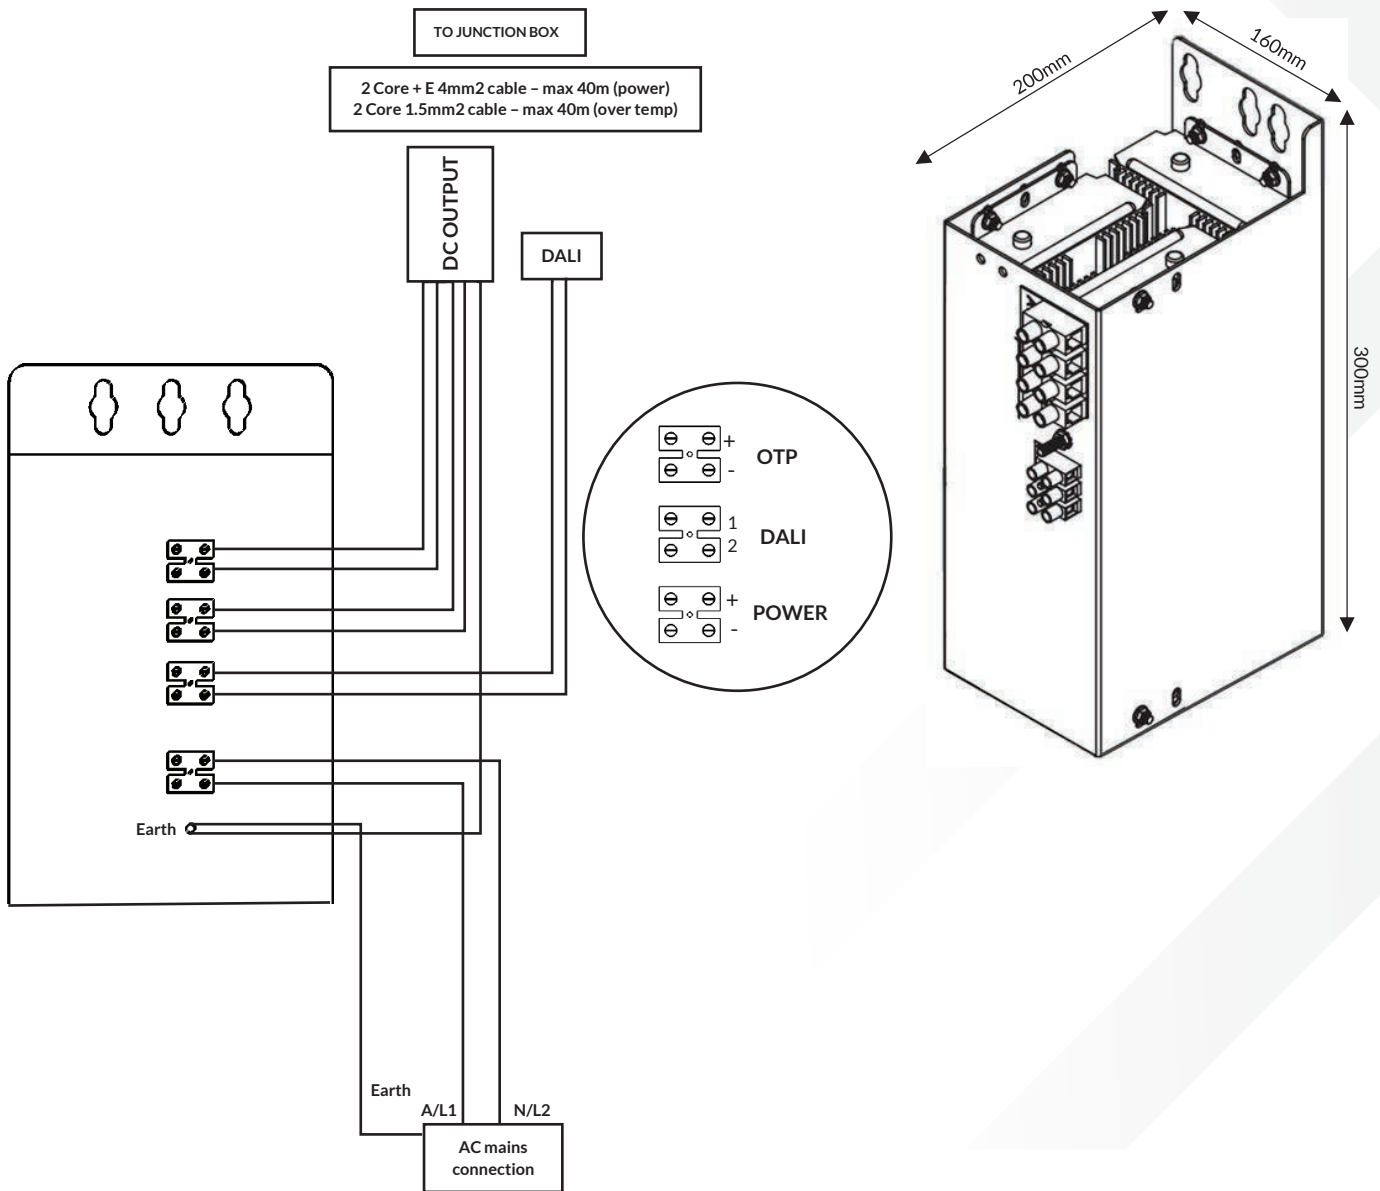

LEGACY 1500W REMOTE GEAR TRAY

220 - 480v - DALI

240V SINGLE PHASE OR 415V TWO PHASE

MODEL	INPUT VOLTAGE	CURRENT DRAW	DIMMING	DIMENSIONS	WEIGHT	WARRANTY
Legacy 1500W GT	200-480VAC	240V-7A/415V-4.5A	DALI	300x200x160mm	10.3kg	10 years