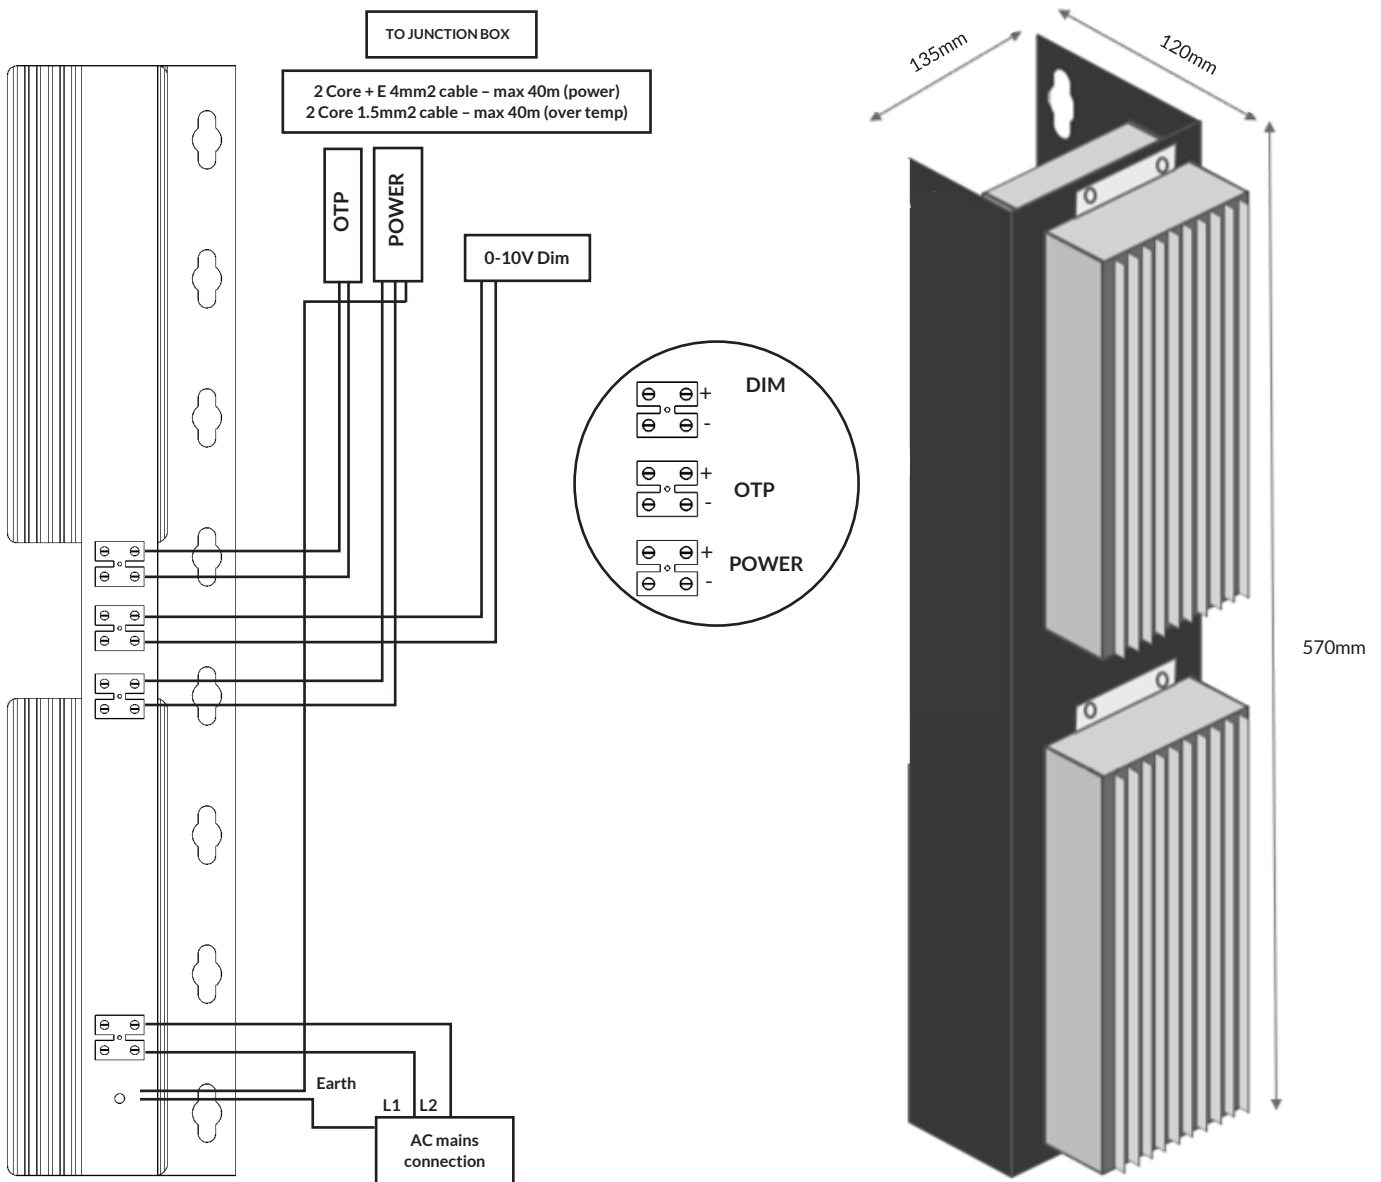

THE INVICTUS SERIES

1500W Optic 1
External Drivers

LEGACY 1500W REMOTE GEAR TRAY

220 - 480v - DALI

240V SINGLE PHASE OR 415V TWO PHASE

MODEL	INPUT VOLTAGE	CURRENT DRAW	DIMMING	DIMENSIONS	WEIGHT	WARRANTY
Legacy 1500W GT	200-480VAC	240V-7A/415V-4.5A	DALI	300x200x160mm	10.3kg	10 years

LEGACY 1500W REMOTE GEAR TRAY

220 - 480v - DALI

240V SINGLE PHASE OR 415V TWO PHASE

MODEL	INPUT VOLTAGE	CURRENT DRAW	DIMMING	DIMENSIONS	WEIGHT	WARRANTY
Legacy 1500W GT	200-480VAC	240V-7A/415V-4.5A	DALI	300x200x160mm	10.3kg	10 years